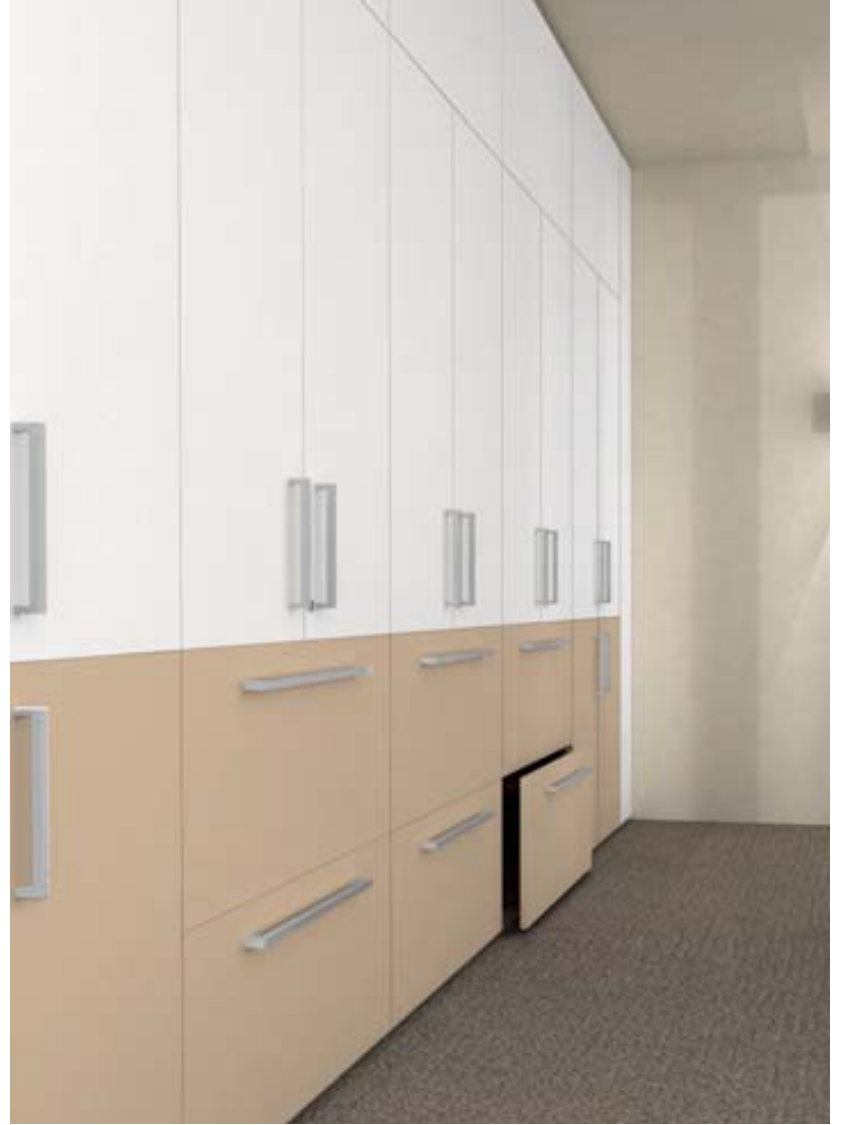

PROFBOX PARTITION